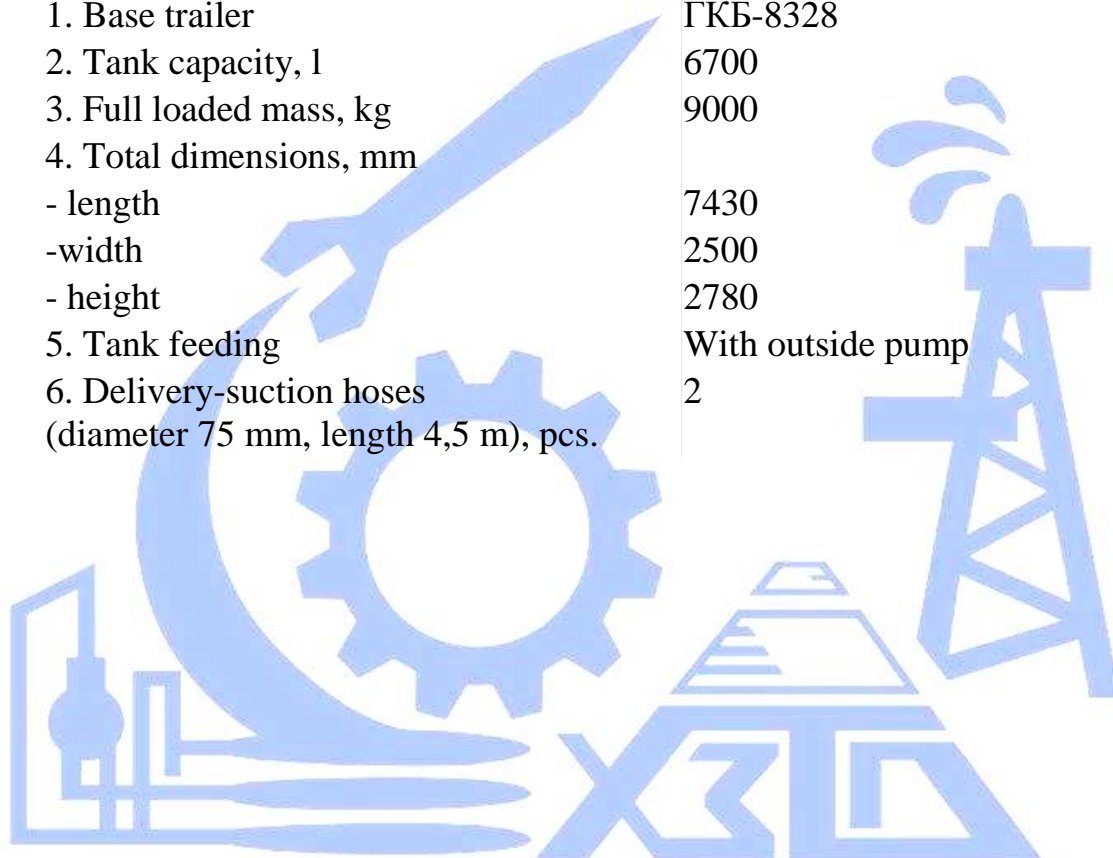

## Tank-trailer ПЦ-6,7-8328

Tank-trailer ПЦ-6,7-8328 is used for transportation, temporary storage of fuel (light oils)

### MAIN TECHNICAL CHARACTERISTICS

1. Base trailer	ГКБ-8328
2. Tank capacity, l	6700
3. Full loaded mass, kg	9000
4. Total dimensions, mm	
- length	7430
- width	2500
- height	2780
5. Tank feeding	With outside pump
6. Delivery-suction hoses (diameter 75 mm, length 4,5 m), pcs.	2